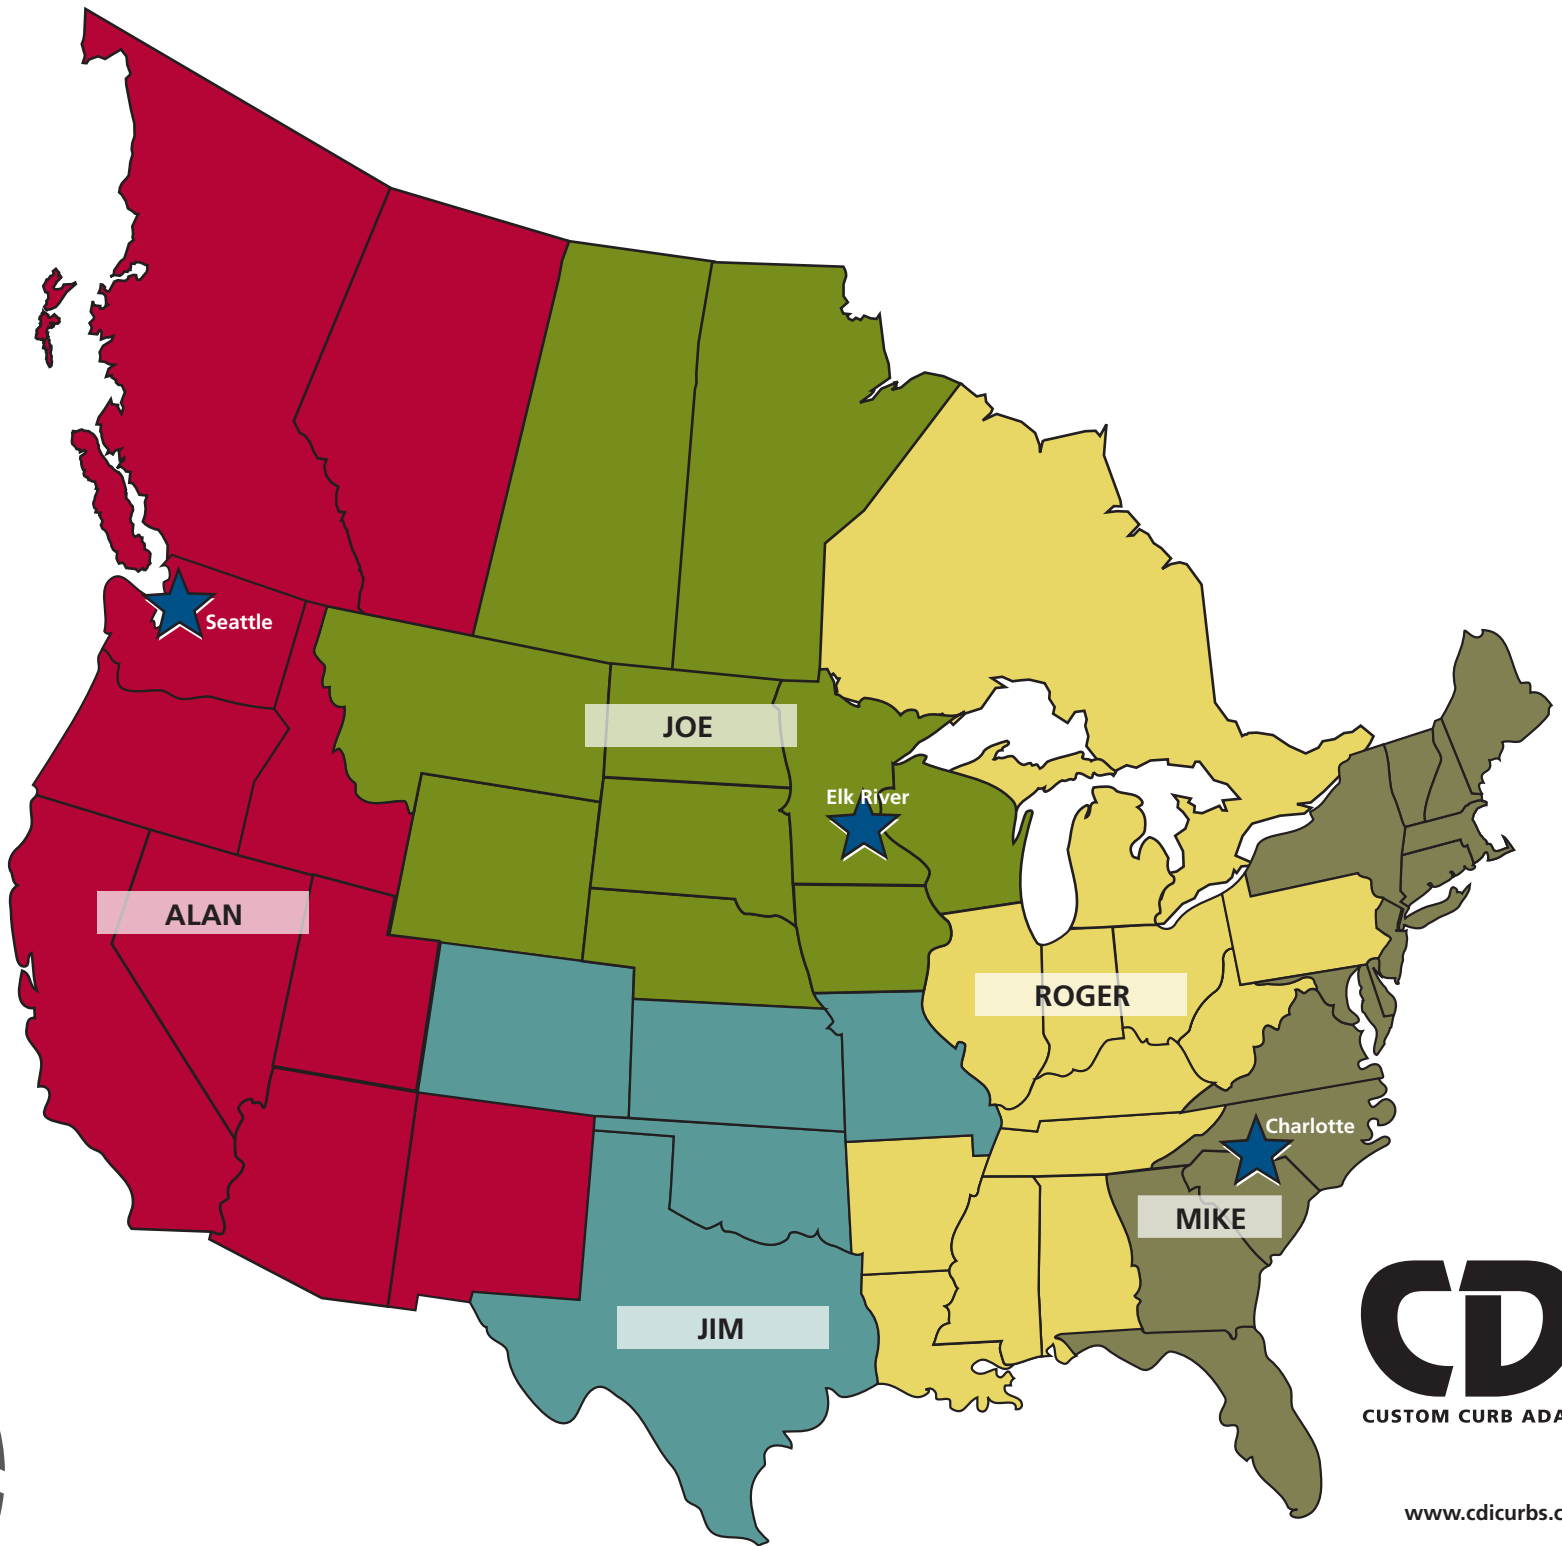

010913

sales MAP

sales

CDI
CUSTOM CURB ADAPTERS

www.cdicurbs.com