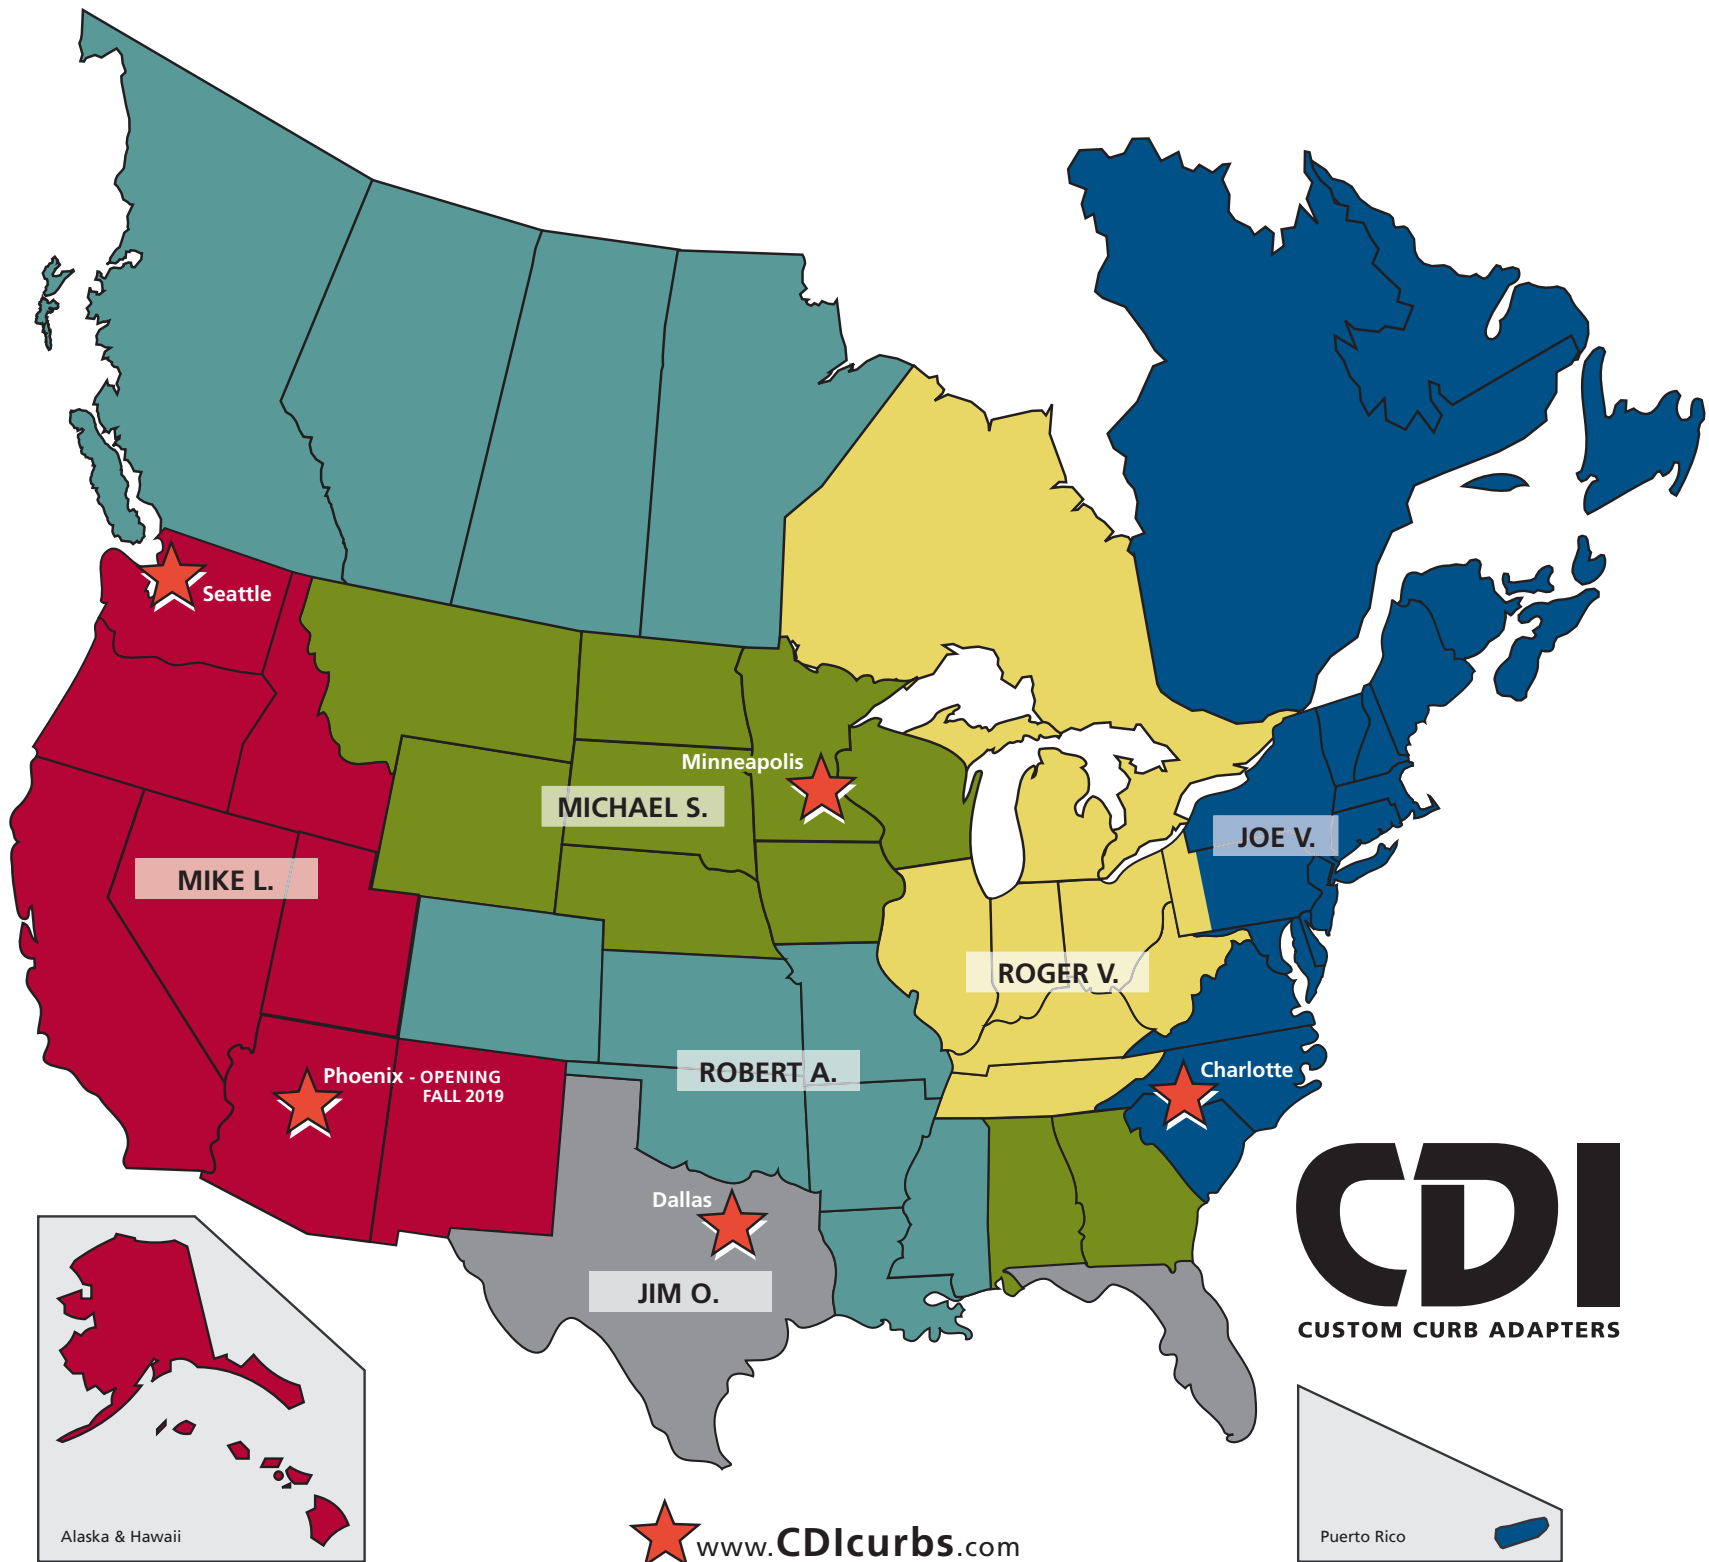

**Robert Anderson**  
Regional Sales Manager  
Midsouth & Western Canada  
763-268-1447  
randerson@cdicurbs.com

**CDI**  
CUSTOM CURB ADAPTERS